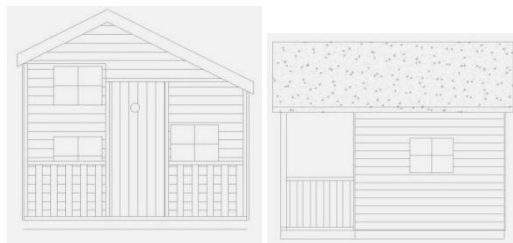

The Bunk House

- 19mm Redwood Weatherboard
- 19mm Flooring
- 16mm Sarking
- 70mm x 40mm Dressed Framing
- Polyflex Felt
- 1 Single Door
- 4 Windows (Perspex)
- 3' Veranda, Canopy
- 6' Bunk with Rail & Ladder