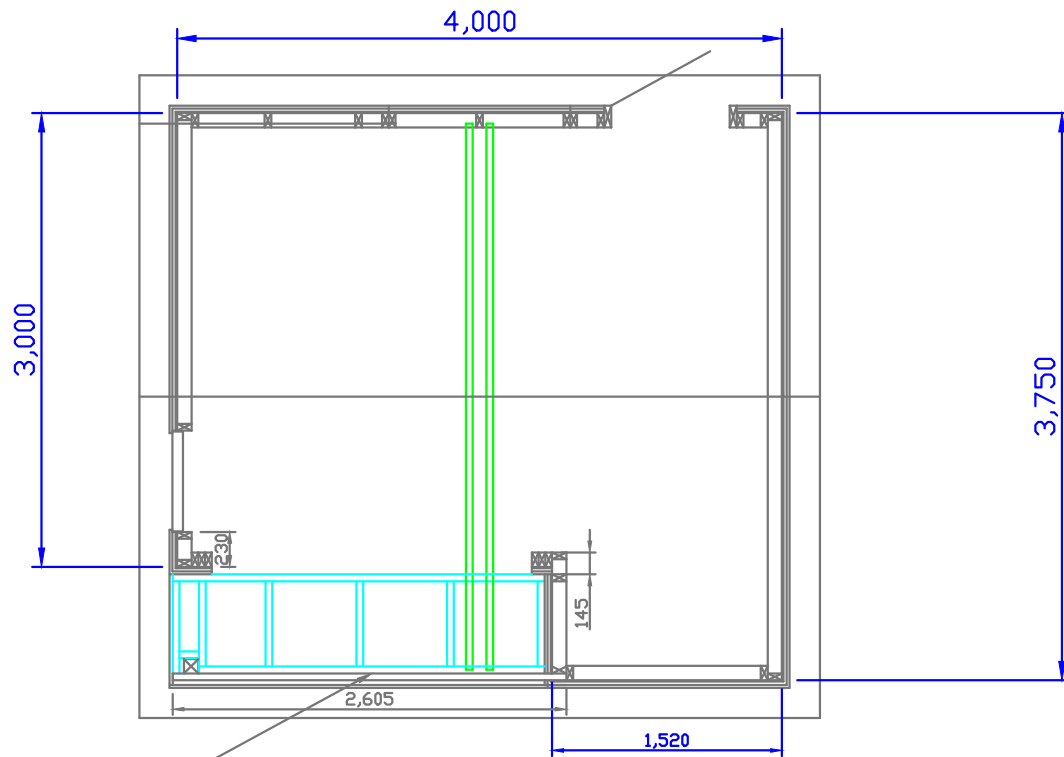

Garden Room for Gall

SCALE	INITIAL	DWG. No	DATE	GILLIES & MACKAY
50 -1	AGG	453/21b	27/04/22	EAST INCHMICHAEL
				ERRDL , PERTH

Garden Room for Gall

145 x 45 with 29 degree angle

				GILLIES & MACKAY
				EAST INCHMICHAEL
SCALE	INITIAL	DWG. No	DATE	ERRDL , PERTH
50 -1	AGG	453/21c	27/04/22	