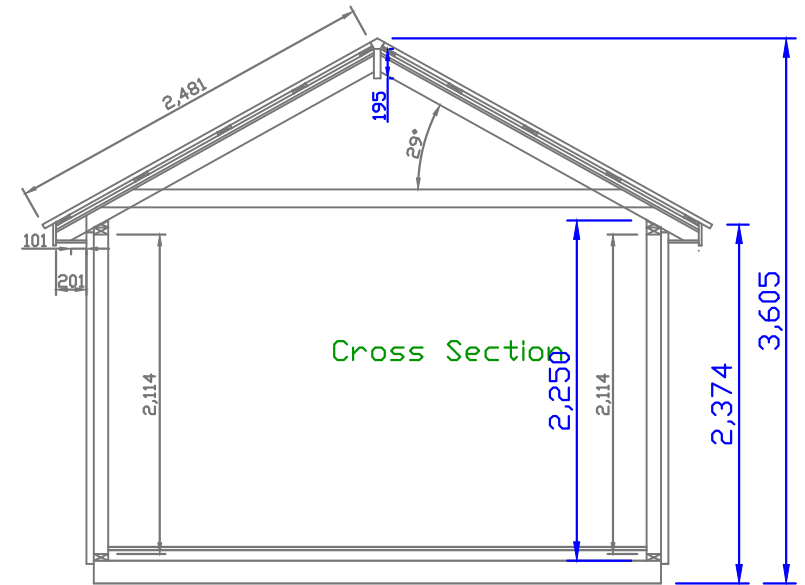

Garden Room for Gall

SCALE	INITIAL	DWG. No	DATE	GILLIES & MACKAY
50 -1	AGG	453/21b	27/04/22	EAST INCHMICHAEL
				ERRDL , PERTH

Garden Room for Gall

145 x 45 with 29 degree angle

				GILLIES & MACKAY
				EAST INCHMICHAEL
SCALE	INITIAL	DWG. No	DATE	ERRDL , PERTH
50 -1	AGG	453/21c	27/04/22	