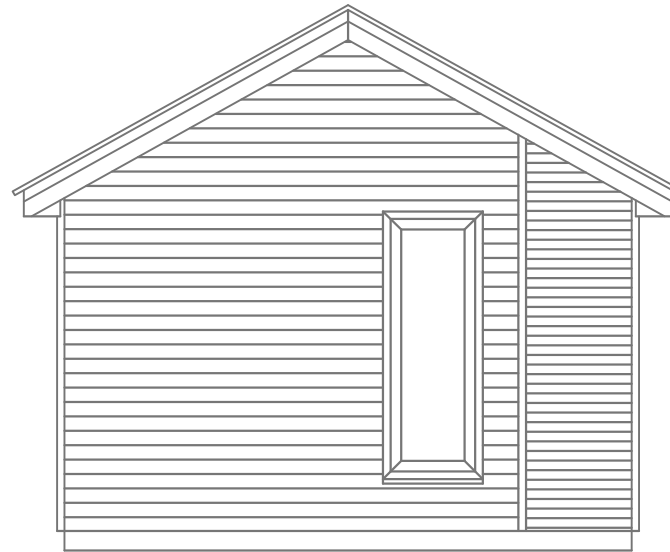

Garden Room for Gall

SCALE	INITIAL	DWG. No	DATE	GILLIES & MACKAY
50 -1	AGG	453/21b	27/04/22	EAST INCHMICHAEL
				ERRDL , PERTH

Garden Room for Gall

145 x 45 with 29 degree angle

				GILLIES & MACKAY
				EAST INCHMICHAEL
SCALE	INITIAL	DWG. No	DATE	ERRDL , PERTH
50 -1	AGG	453/21c	27/04/22	