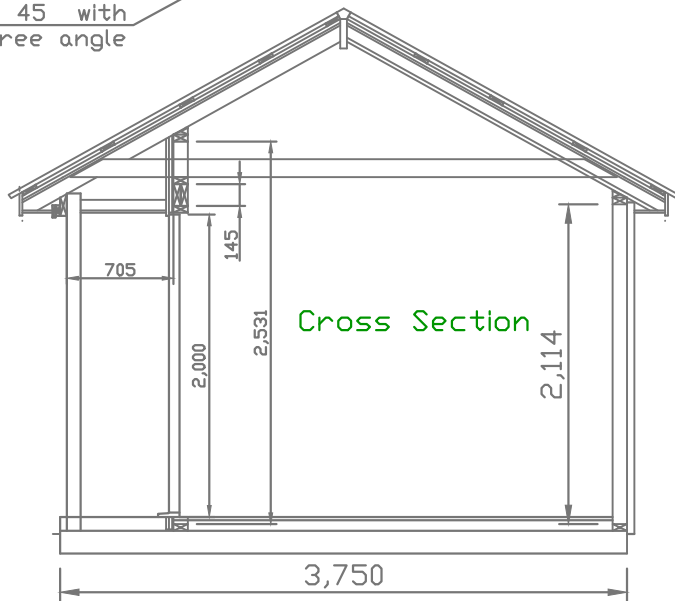

Garden Room for Gall

SCALE	INITIAL	DWG. No	DATE	GILLIES & MACKAY
50 -1	AGG	453/21b	27/04/22	EAST INCHMICHAEL
				ERRDL , PERTH

Garden Room for Gall

145 x 45 with 29 degree angle

				GILLIES & MACKAY
				EAST INCHMICHAEL
SCALE	INITIAL	DWG. No	DATE	ERRDL , PERTH
50 -1	AGG	453/21c	27/04/22	