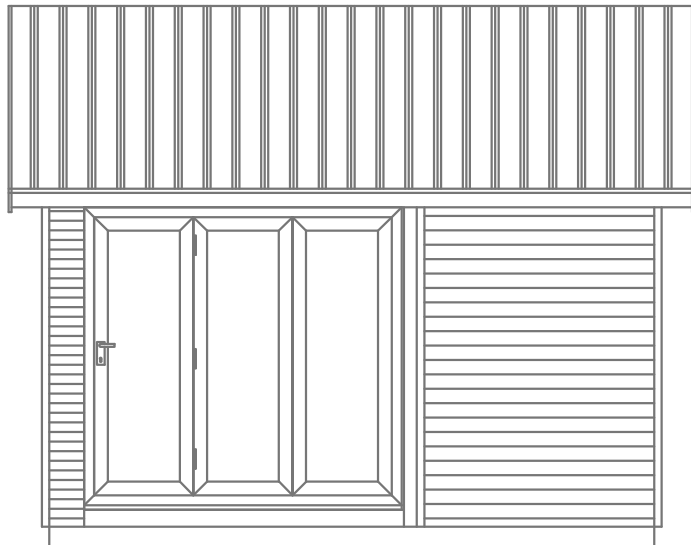

Garden Room for Gall

SCALE	INITIAL	DWG. No	DATE	GILLIES & MACKAY
50 -1	AGG	453/21b	27/04/22	EAST INCHMICHAEL
				ERRDL , PERTH

Garden Room for Gall

145 x 45 with 29 degree angle

				GILLIES & MACKAY
				EAST INCHMICHAEL
SCALE	INITIAL	DWG. No	DATE	ERRDL , PERTH
50 -1	AGG	453/21c	27/04/22	